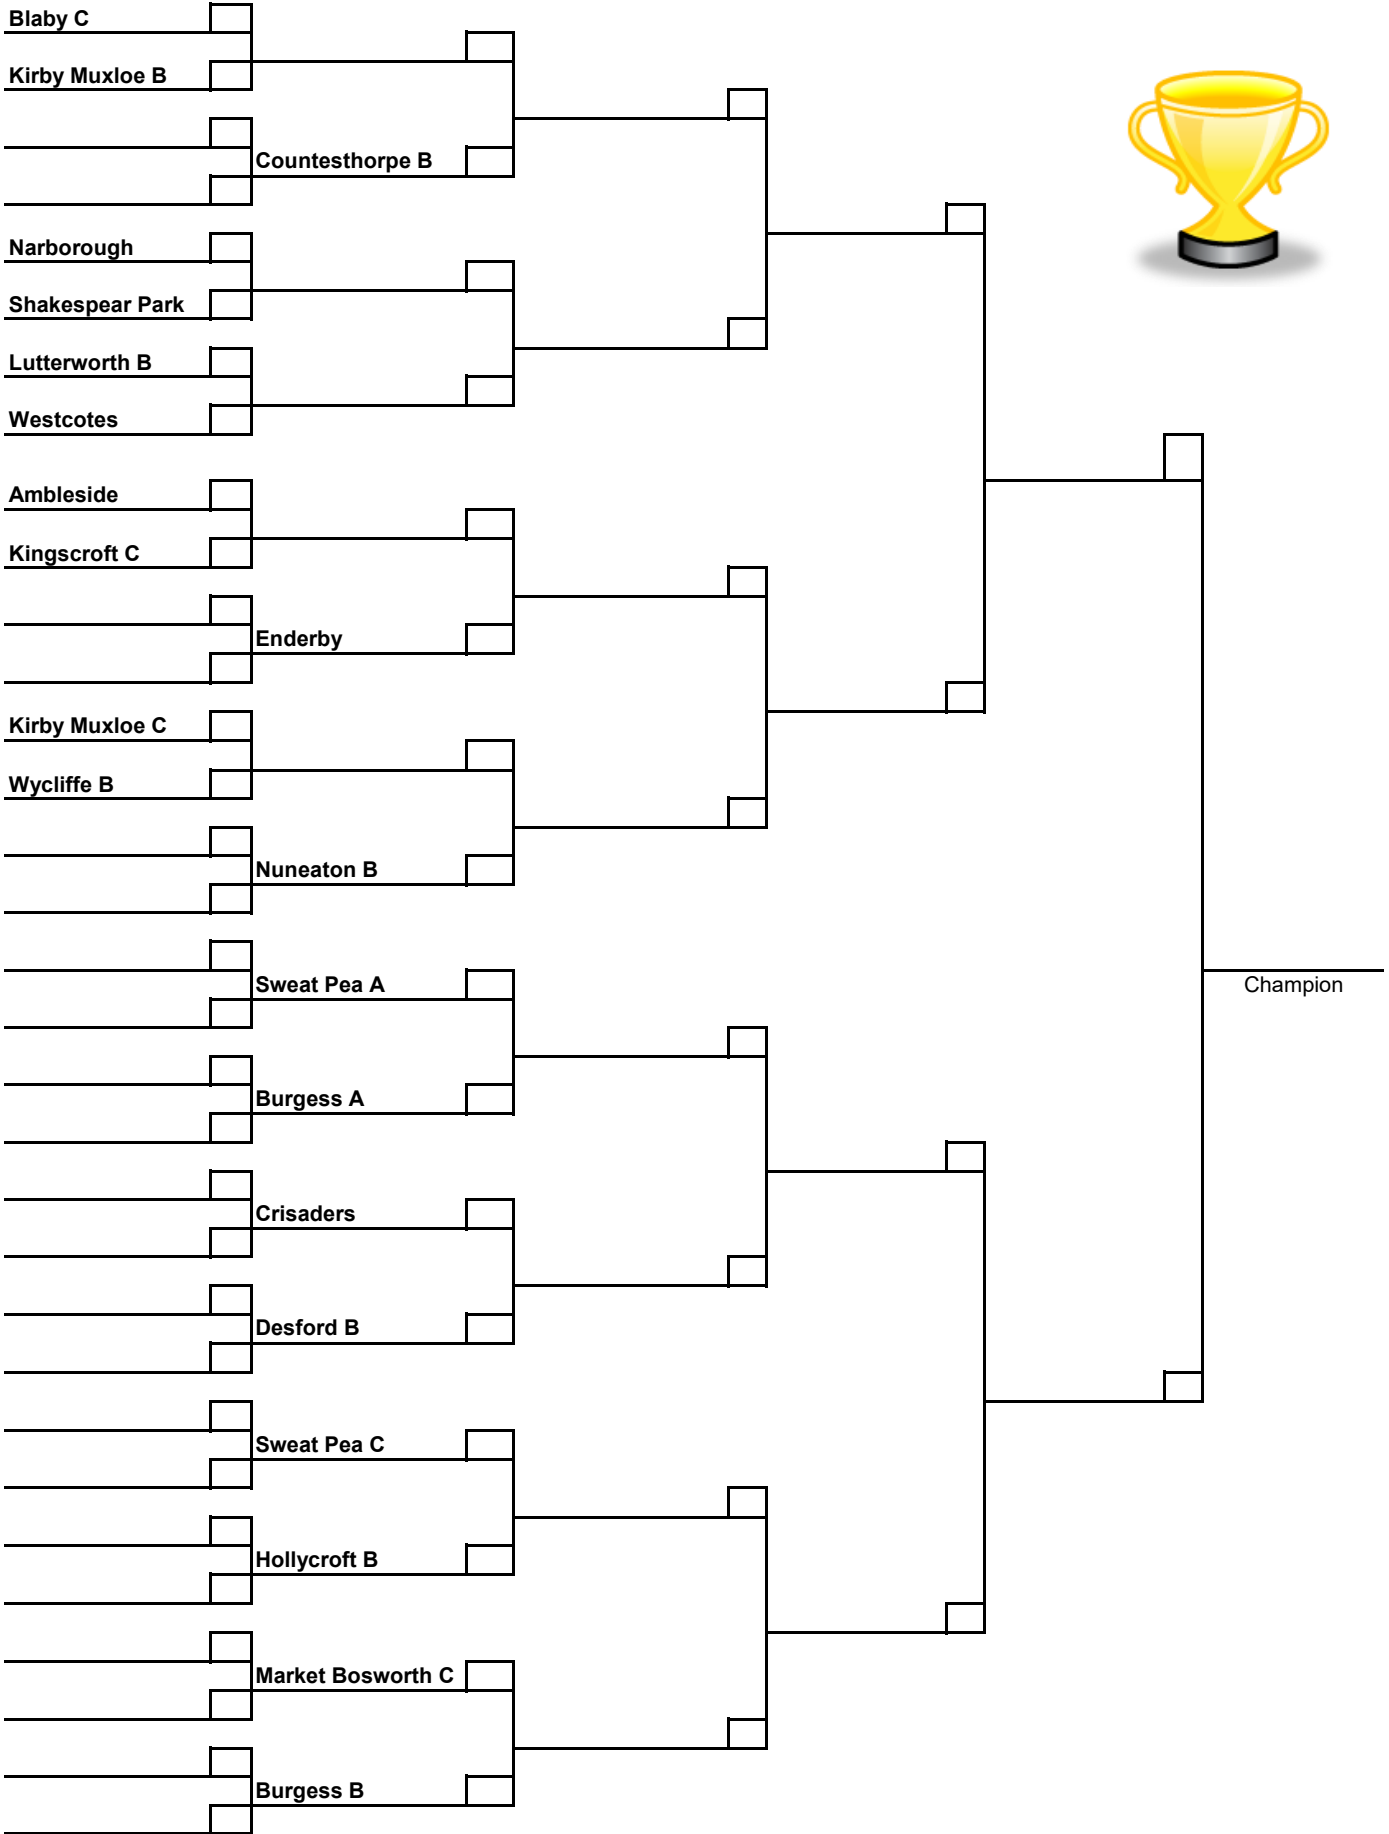

Hinckley & District Triples League - Knockout Shield 2026 - Div 4-6

Play By 28th June	Play By 12th July	Play By 26th July	Play By 9th August	Final 23rd August
-------------------	-------------------	-------------------	--------------------	-------------------